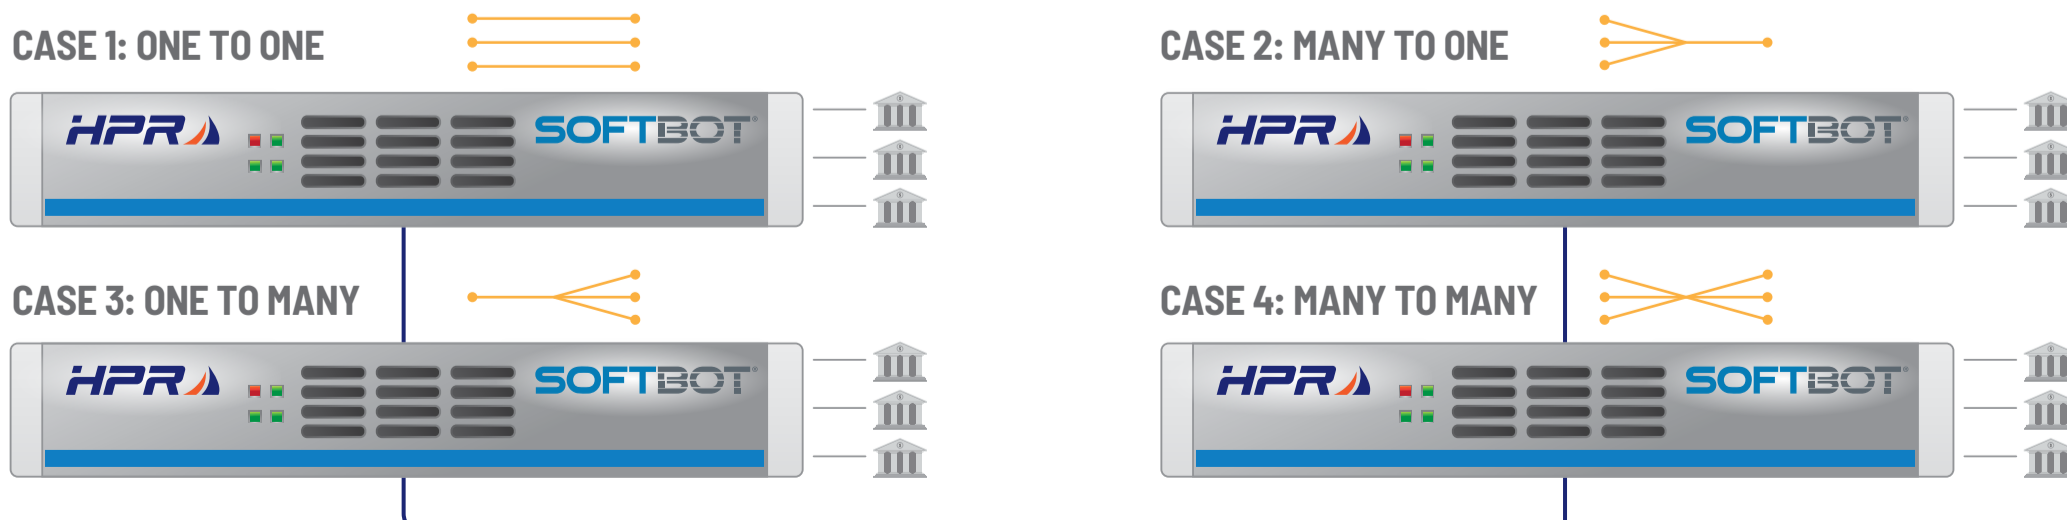

UNIMUS/CRM

Hybrid Deployments

All Combinations of Riskbot, Softbot, Omnibot, Data, Drop-copy Monitoring Supported

ENTERPRISE RISK STACK – SINGLE, UNIFIED – SUPPORTS ALL APPLICATIONS

AT-TRADE DIRECT FIX
DROP COPY MONITORING

EXCHANGE 1
EXCHANGE 2

UNIMUS™

ALL SOLUTIONS
ONE PLATFORM

RISKBOT®

OMNIBOT™

SOFTBOT®

SOFTBOT®