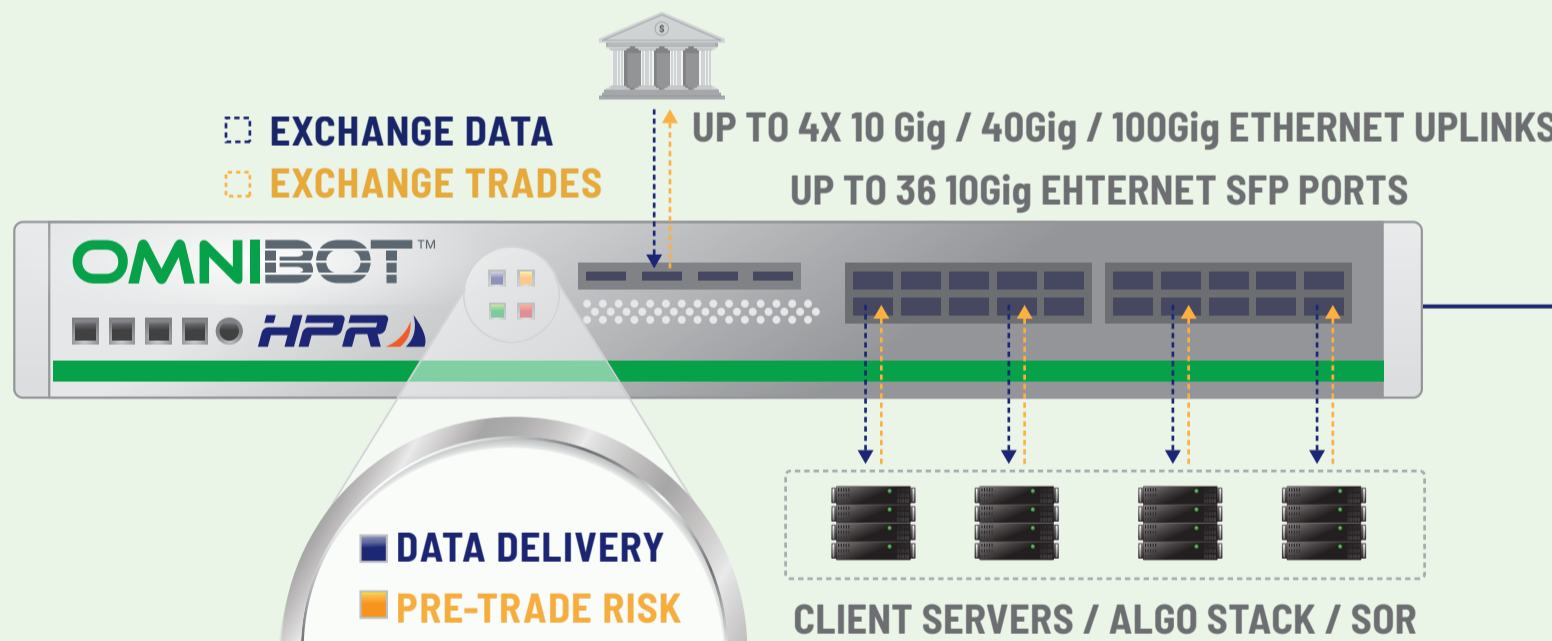

UNIMUS/CRM

Hybrid Deployments

All Combinations of Riskbot, Softbot, Omnibot, Data, Drop-copy Monitoring Supported

ENTERPRISE RISK STACK – SINGLE, UNIFIED – SUPPORTS ALL APPLICATIONS

AT-TRADE DIRECT FIX
DROP COPY MONITORING

EXCHANGE 1
EXCHANGE 2

UNIMUS™

ALL SOLUTIONS
ONE PLATFORM

RISKBOT®

OMNIBOT™

SOFTBOT®

SOFTBOT®