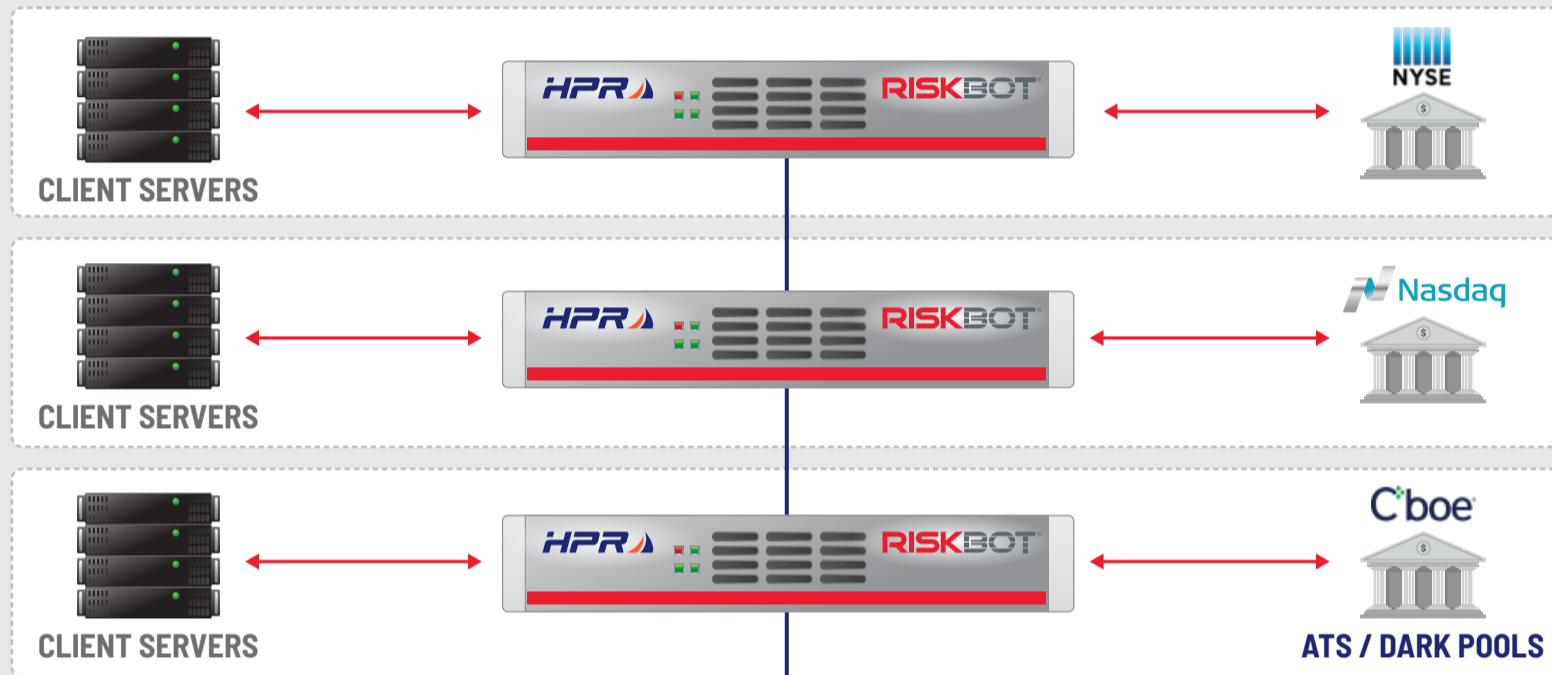

UNIMUS/CRM

Hybrid Deployments

All Combinations of Riskbot, Softbot, Omnibot, Data, Drop-copy Monitoring Supported

ENTERPRISE RISK STACK – SINGLE, UNIFIED – SUPPORTS ALL APPLICATIONS

AT-TRADE DIRECT FIX
DROP COPY MONITORING

EXCHANGE 1
EXCHANGE 2

UNIMUS™

ALL SOLUTIONS
ONE PLATFORM

RISKBOT®

OMNIBOT™

SOFTBOT®

SOFTBOT®